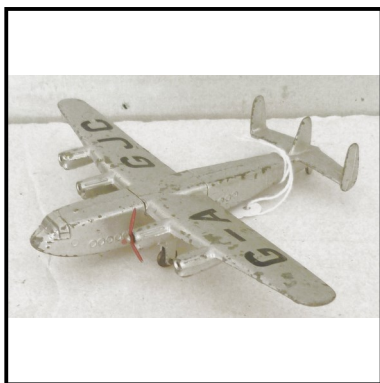

Ref No: 4.87

Category: Diecasts - Dinky Toys

Description: 704 Avro 'York' Airliner. Overall silver. Markings G-AGJC. Good underside, top surfaces lightly scuffed. Lacks 3 propellers.

Price (£): 25.00