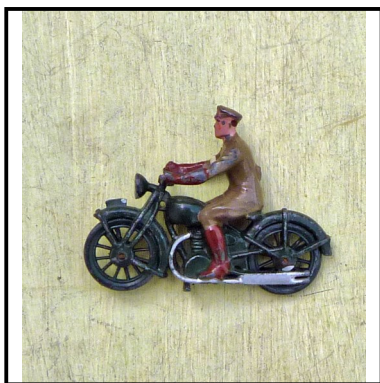

Ref No: 4.179

Category: Diecast - Britain's

Description: 1792 Military Police Motorcycle with Rider (or Despatch Rider).Olive green machine, rider in khaki with brown boots. Excellent condition.

Price (£):