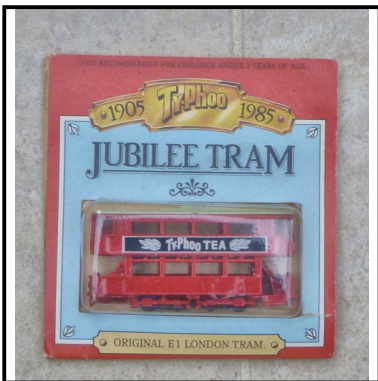

Price (£): 5.00

Ref No: 4.137P
Category: Diecast - Matchbox Models of Yesteryear
Description: Y3-1 London Class E1 Tram Car. Re-issue as 'Jubilee Tram' in 1985. With 'Typhoo Tea' advertisements. Mint condition. Unopened, in blister pack.