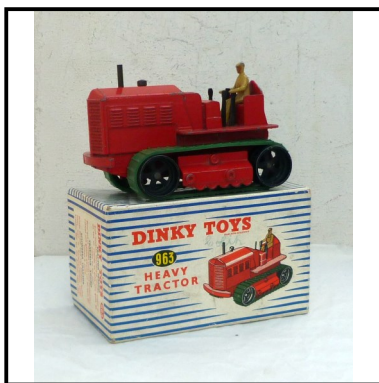

Price (£): 24.00

Ref No: 4.98B

Category: Diecasts - Dinky Toys

Description: 963 (ex 563) Blaw-Knox Heavy Tractor, with caterpillar tracks, without bulldozer blade. Overall red, with black exhaust, air filter pipes, control levers and wheels, the latter fitted with green rubber 'caterpillar' tracks. Generally very good condition,