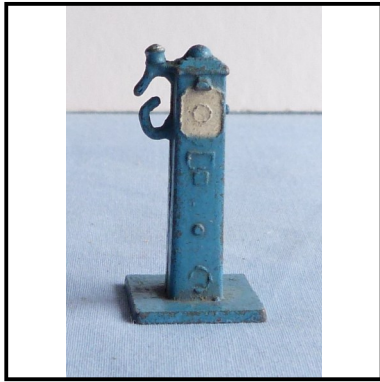

Ref No: 4.36

Category: Diecasts - Dinky Toys

Description: 49c Petrol Pump 'Theo', 'Wayne', 'Bowser' and others - see 'Small accessories' section below.

Price (£):