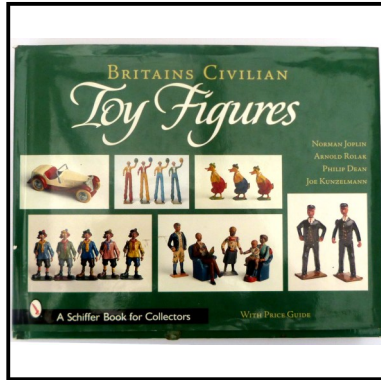

Description: Burago plastic-moulded body Ferrari 348 lb 2-door Sports Saloon. Yellow futuristic body on black base.

Price (£): 2.50

Ref No: 4.236

Category: Literature - diecast-related

Description: Book: Britain's Civilian Toy Figures (Joplin & others). 256pp. landscape-format hardback. Definitive work on the subject, colour illustrations throughout. With dust-wrap. Includes details of diecast road vehicles etc.