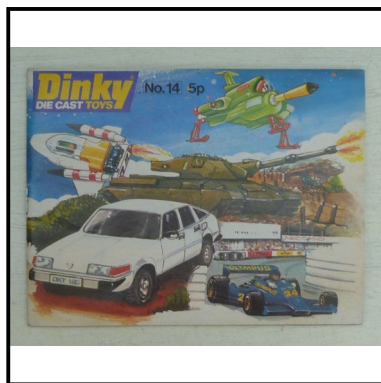

Ref No: 4.239

Category: Catalogues (Diecast -related)

Description: Dinky Toys Catalogue No. 14 (1978). Small landscape format

Price (£): 7.50