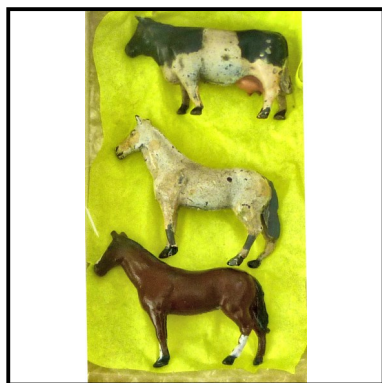

Price (£): 15.00

Ref No: 4.02

Category: Diecasts - Dinky Toys

Description: Part of 1950s Set 002 'Farmyard Animals'. Comprising: 2a Horse, head slightly turned. Qty. 2 (one chestnut, one grey); 2b Holstein Cow (white with black patches). Excellent condition. Price for lot of 3