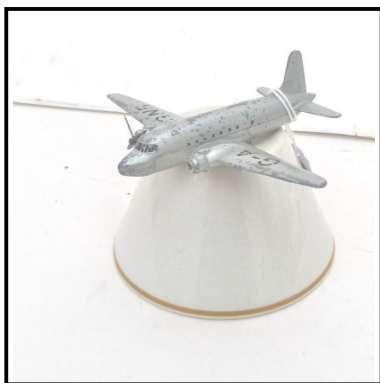

Ref No: 4.43
Category: Diecast - Dinky Aircraft
Description: 70c (705) Vickers 'Viking' Airliner. Overall silver. Unusual reg. mark G-AGNR (appears original). One 4-blade propeller (black), other prop. missing. Slightly playworn condition but reg. mark well preserved.

Price (£): 25.00