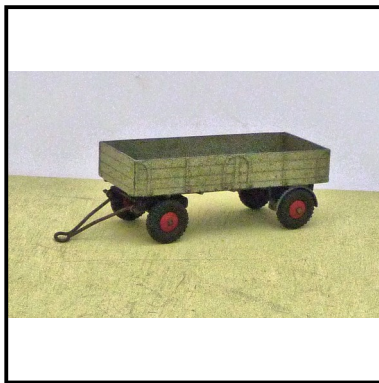

Ref No: 4.74
Category: Diecasts - Dinky Toys
Description: Supertoys 428 (551) Large Trailer (for use with Foden lorries). Mid-grey, with red ridged-hub wheels. Swivelling front axle with wire draw-bar. Good condition.

Price (£): 15.00