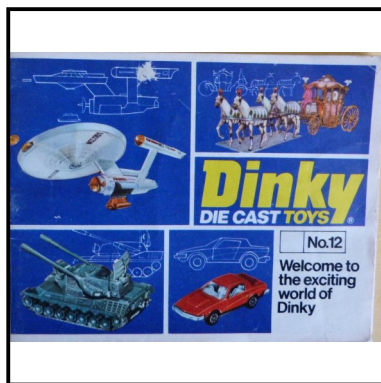

Ref No: 4.238

Category: Catalogues (Diecast -related)

Description: Dinky Toys Catalogue No. 12 (1976). No cover price, possibly for overseas issue

Price (£): 7.50