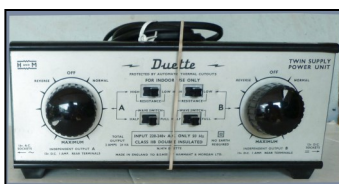

M.L. Kit (Coventry)  
Un-finished kit of 4-2-2 Tender

Kirdon Kit-built 12v. dc 2-rail  
Co-Co Diesel-electric Locomotive,  
L.M.S. '10000' in original box

Tri-ang 12v. dc. Diesel-electric  
Shunter B.R. green

Pocher (Rivarossi) U.S.A.-outline 2-4-0  
Tender Locomotive 'Virginia & Truckee'.

Exley 'K5' Suburban 1st-3rd.  
Composite Coach.

Hornby Wagon 'Tyldesley'.  
Boxed

Kenline Freight Wagon Kit.

Hornby DCC 'Zero-One' Con-

Hamant & Morgan (H. & M.)

Fleischmann electric Loco. Boxed.

Fleischmann 'Touropa'  
Continental Tourist Coaches.

For full descriptions and prices, please refer to main sales pages  
To order any of the above items send an e-mail to: [cliff@maddocktoys.com](mailto:cliff@maddocktoys.com)