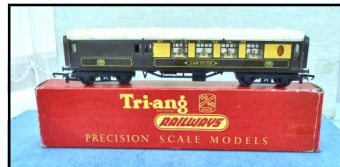

## GALLERY OF SELECTED ITEMS - General 00 and HO railway

Hornby Railways 'Flying Scotsman' Train Set

Tri-ang Railways 12v. dc. 2-rail 'Continental Series' 4-6-2 Tender Locomotive

Hailey Models wood-construction Goode Depot.

Bachmann 'Liliput' 12v. Dc 2-rail Locomotive in 'photographic grey'. Boxed

Mainline 12v. Dc 2-rail 0-6-0 Tender Locomotive, GWR.

Hornby 12v. dc 2-rail 4-6-2 Tender Locomotive 'Mallard'

Rosebud-Kitmaster Corridor Coach 'Southern' green (assembled)

Tri-ang Pullman Coach 'Car No. 79'. Boxed

Exley 00-scale tinplate-construction L.N.E.R. teak 'All 3rd' Coach (others also available)

Hornby Wagon 'Tyldesley'. Boxed

Tri-ang 7-plank Open Wagon - 'Made in Australia' (picture shows underside with embossed trade mark)