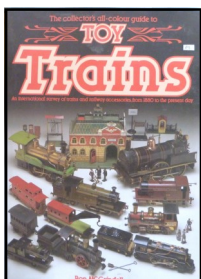

GALLERY OF SELECTED ITEMS - French Hornby & other 0-gauge

French Hornby
20v. Electr9ic
2-car 'Autorail' Unit

French Hornby post-war bogie
Tank Wagon 'Azur'

Bassett-Lowke post-war
12v. 3-rail electric Locomotive
'Prince Charles' With a box

Bassett-Lowke 12v, electric 0-6-0
Tank Locomotive. Boxed.

Bassett-Lowke post-war Corridor
Coach. B.R. carmine-cream. Boxed

Wood-construction Signal Cabin,
Bassett-Lowke or in that style

'Giv-joy' wooden-construction
Goods Depot

Cast Platform
Accessory:
Nestle's
Chocolate Bar
Dispenser
(Johillco)

Gauge One
Railway Porter
with Sack Truck

Electrical Accessories:
Pack of 'Ring' Terminals (others
available).

Fischer clockwork 0-4-0 Tender Loco-
motive (mechanism needs attention)

'Hachette' (France) :
Reproductions of Hornby small-
scale Gauge 0 railway items

Toy Trains'.
Descriptive
reference book
for model
railways. Full
colour

Gauge 1 or larger
Platform Accessory:
Cigarette Dispensing
Machine,
4-chamber.
(Johillco)