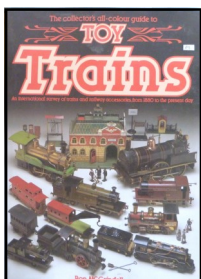

GALLERY OF SELECTED ITEMS - French Hornby & other 0-gauge

French Hornby
20v. Electr9ic
2-car 'Autorail' Unit

French Hornby post-war bogie
Tank Wagon 'Azur'

Bassett-Lowke post-war
12v. 3-rail electric Locomotive
'Prince Charles' With a box

Cast Platform
Accessory:
Nestle's
Chocolate Bar
Dispenser
(Johillco)

Gauge One
Railway Porter
with Sack Truck

Electrical Accessories:
Pack of 'Ring' Terminals (others
available).

'Table Top' scale: Small Station by Karl
Bub

'Hachette' (France) :
Reproductions of Hornby small-
scale Gauge 0 railway items

Toy Trains'.
Descriptive
reference book
for model
railways. Full
colour

Gauge 1 or larger
Platform Accessory:
Cigarette Dispensing
Machine,
4-chamber.
(Johillco)