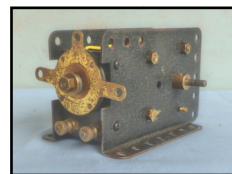

GALLERY OF SELECTED ITEMS - Tinplate, Meccano, Novelty

Mamod
live-steam
Accessory:
Twin
Polisher.
Boxed

Meccano 4.5-volt Electric Motor
with 6-ratio Gearbox.

Meccano E20R 20-volt ac.
Electric Motor (reversing)

Marx 'Richards' 4.5-volt Electric
Motor with 6-ratio gearbox

Meccano No. 2 Clockwork Motor
(reversing) (and others)

Meccano 'Outfit' No. 3.
In original box with manual

Meccano No.2 Clock Kit, with chimes.
With original box. Assembled.

Chad Valley
Constructional
Set
Motoring Kit.
Boxed, with
instructional
leaflet

Chad Valley 'Ubilda' Railway Loco
motive Constructional Kit. Boxed

'Scalextric' Slot-car system:
Numerous lineside accessories

Sutcliffe 'Sprite Cabin Cruiser'
clockwork-driven Boat. Boxed

Tinplate novelty 'stand-up' em-
bossed picture of Canadian National
train. Issued with 1930s boys comic

For full descriptions and prices, please refer to main sales pages
To order any of the above items send an e-mail to: cliff@maddocktoys.com