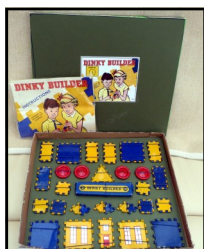

Marx 'Richards' 4.5-volt Electric
Motor with 6-ratio gearbox

Meccano No. 2 Clockwork Motor
(reversing) (and others)

Meccano 'Outfit' No. 3.
In original box with manual

Meccano No.2 Clock Kit, with chimes.
With original box. Assembled.

Meccano
'Highway Multikit'
Complete, In
original box,
with manual.
(extra parts
available)

Meccano
'Army Multikit'
In original box,
with manual
(extra parts
available)

Meccano
'Dinky Builder'
Set No. 2.
Re-strung in
carton as to
original layout.

Chad Valley
Constructional
Set
Motoring Kit.
Boxed, with
instructional
leaflet

Chad Valley 'Ubilda' Railway Loco
motive Constructional Kit. Boxed

'Scalextric' Slot-car system:
Numerous lineside accessories

Sutcliffe 'Sprite Cabin Cruiser'
clockwork-driven Boat. Boxed

Tinplate novelty 'stand-up' em-
bossed picture of Canadian National
train. Issued with 1930s boys comic

For full descriptions and prices, please refer to main sales pages
To order any of the above items send an e-mail to: cliff@maddocktoys.com