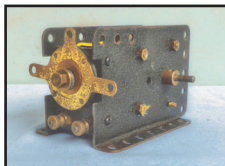

## GALLERY OF SELECTED ITEMS— TINPLATE, MECCANO, NOVELTY

Item 5.08  
 Meccano E20R Electric Motor, wound for 20v. ac. current, with reversing switch. Black -crackle side plates. Screw-down brass brush-holders. Oiled and tested. Qty, 2.  
 Price each £33.00

Item 5.09  
 Meccano 'Emebo' electric Motor. 4-12v. dc. Moulded red frame. Complete in original box with instruction leaflet and driving bands.  
 Price £25.00

Item 5.91  
 'Figure-of-8' novelty railway track, with small clockwork-driven 'steam-type' loco. and truck. Highly-coloured base, Size approx 15 inches x 10 inches.(36cm x 25cm)  
 Price £12.50

Item 5.26  
 Brimtoy 'Pocketoy' Series 'Luton'-type Removals Van. Overall red with black mudguards, Hinged double doors at rear. Good condition.  
 Price

Item 5.32

Meccano Outfit No. 3. 1950s red-green. Excellent condition parts, very minimal usage. In excellent original box complete with inner stringing card, small accessories box and manual  
 Price £39.50

Item 5.125  
 Motor Car Grille Badge 'A.A.'. Domed type, chromium plated fret on yellow backplate. Mark ref 4E25543, issued c1966-1067. Good condition, with fixing holes (no clamps).  
 Price £22.00

Item 5.203  
 Enamelled metal sign (replica) - 1934 Indian (motorcycles). Red machine on yellow background.  
 Price £8.99