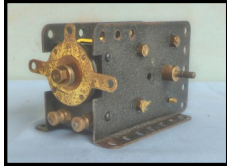

## GALLERY OF SELECTED ITEMS— TINPLATE, MECCANO, NOVELTY

Item 5.03  
 Meccano E20R Electric Motor, wound for 20v. ac. current, with reversing switch. Black -crackle side plates. Screw-down brass brush-holders. Oiled and tested. Qty, 2.  
 Price each £33.00

Item 5.04  
 Meccano 'Emebo' electric Motor. 4-12v. dc. Moulded red frame. Complete in original box with instruction leaflet and driving bands.  
 Price £25.00

Item 5.10  
 Tri-ang 'Minic' early post-war clockwork-driven 60M Mk. IV double-deck Bus 'London Transport'. Destination 14 Putney, with 'Ovaltine' and 'Pedigree Pets & Dolls' advertising on sides, 'Pedigree Prams' on rear. Red with cream window-level bands. Good condition.  
 Price £77.50

Item 5.19  
 Brimtoy 'Pocketoy' Series 'Luton'-type Removals Van. Overall red with black mudguards, Hinged double doors at rear. Good condition.  
 Price £39.50

Item 5.21  
 Meccano Outfit No. 3. 1950s red-green. Excellent condition parts, very minimal usage. In excellent original box complete with inner stringing card, small accessories box and manual  
 Price £39.50

Item 5.108  
 Motor Car Grille Badge 'A.A.'. Domed type, chromium plated fret on yellow backplate. Mark ref 4E25543, issued c1966-1067. Good condition, with fixing holes (no clamps).  
 Price £22.00

Item 5.124  
 Enamelled metal sign (replica) - 1934 Indian (motorcycles). Red machine on yellow background.  
 Price £8.99